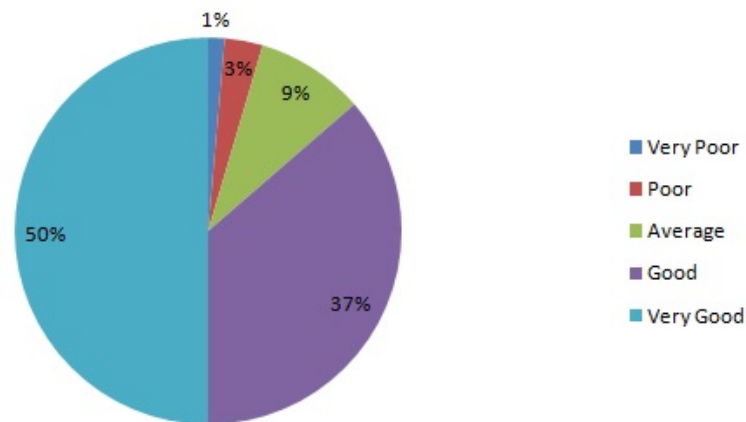

Suri Vidyasagar College (Govt. Sponsored)

Suri, Birbhum. PIN- 731101, West Bengal

(Affiliated to the University of Burdwan & Accredited by NAAC B⁺⁺)

Usefulness of Teaching material

Library Facility

Suri Vidyasagar College (Govt. Sponsored)