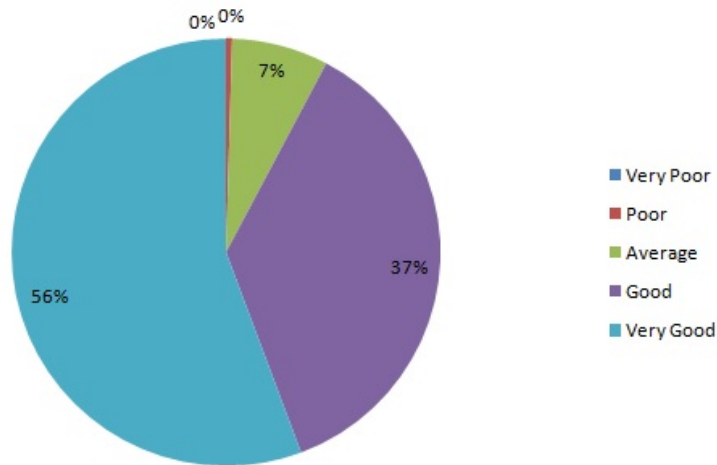

Suri Vidyasagar College (Govt. Sponsored)

Suri, Birbhum. PIN- 731101, West Bengal

(Affiliated to the University of Burdwan & Accredited by NAAC B⁺⁺)

Fairness of internal evaluation