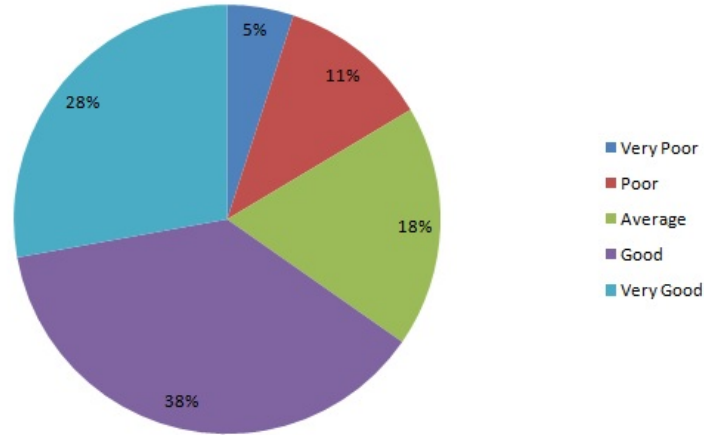

(Affiliated to the University of Burdwan & Accredited by NAAC B⁺⁺)

Recreational/Common room facility

Support service from Office

Suri Vidyasagar College (Govt. Sponsored)

Suri, Birbhum. PIN- 731101, West Bengal

(Affiliated to the University of Burdwan & Accredited by NAAC B⁺⁺)

Canteen facility

Classroom and laboratory facility