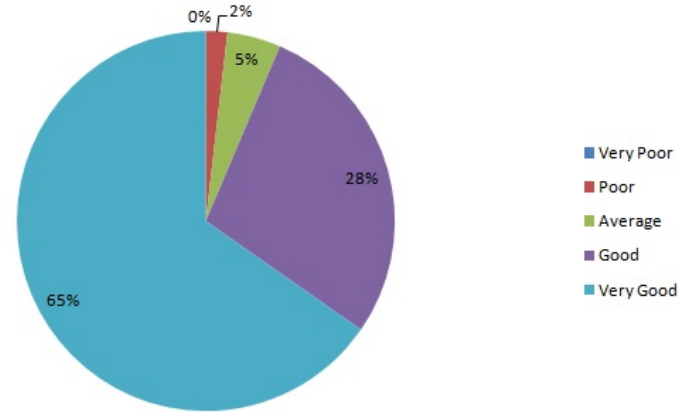

Suri Vidyasagar College (Govt. Sponsored)

Suri, Birbhum. PIN- 731101, West Bengal

(Affiliated to the University of Burdwan & Accredited by NAAC B⁺⁺)

Usefulness of Teaching material