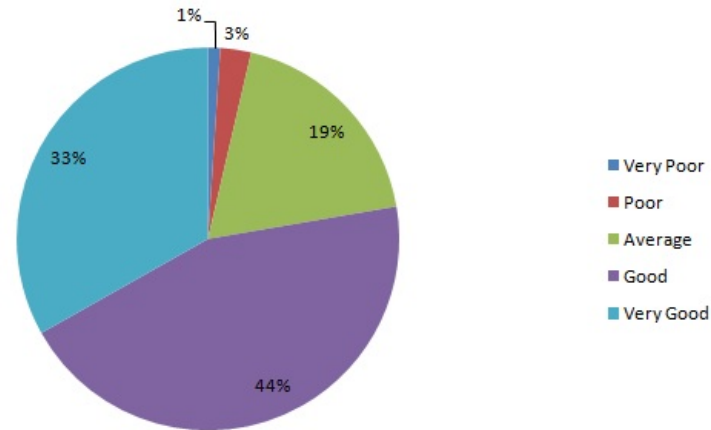

Suri Vidyasagar College (Govt. Sponsored)

Suri, Birbhum. PIN- 731101, West Bengal

(Affiliated to the University of Burdwan & Accredited by NAAC B⁺⁺)

Hostel Facility