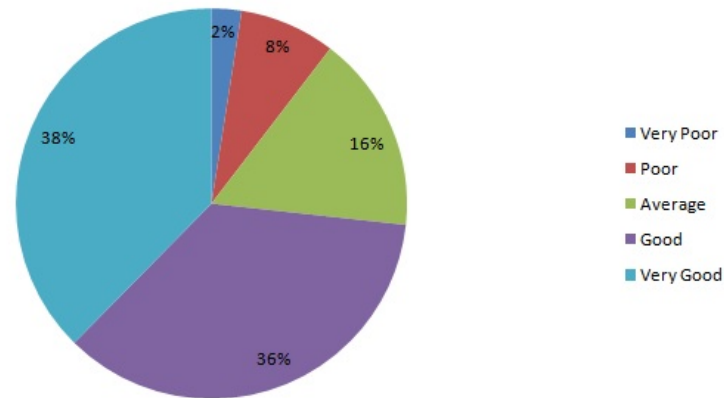

Sports Facility