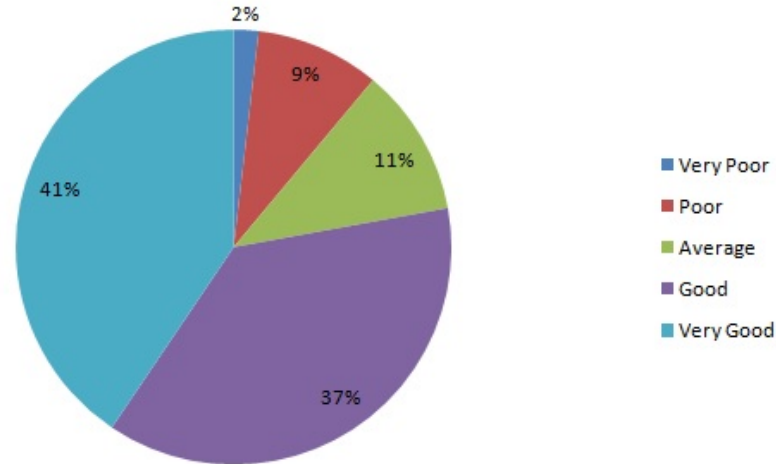

Suri Vidyasagar College (Govt. Sponsored)

Suri, Birbhum. PIN- 731101, West Bengal

(Affiliated to the University of Burdwan & Accredited by NAAC B⁺⁺)

Recreational/Common room facility