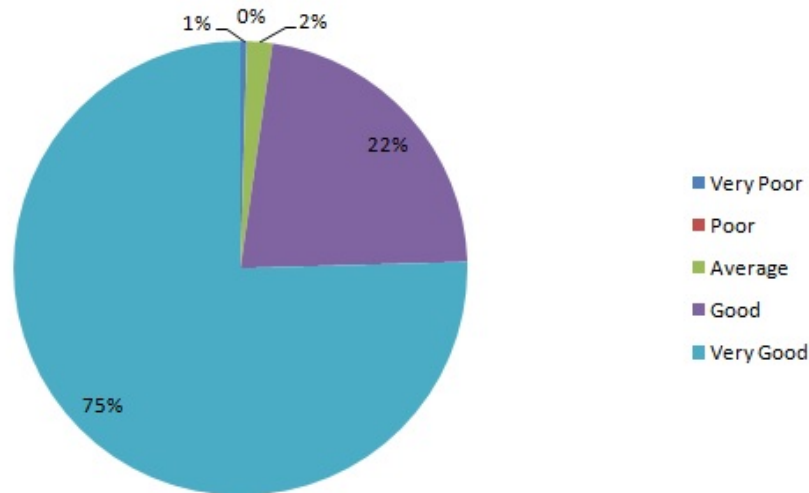

Hostel Facility

Interaction with Teachers