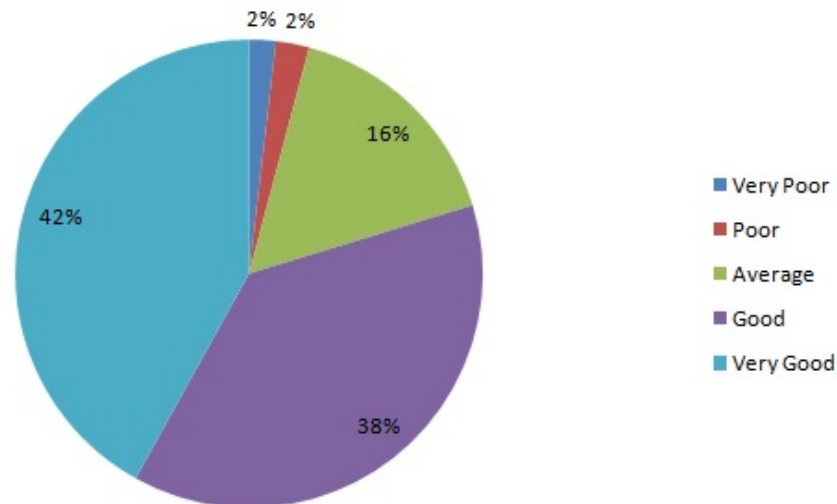

Canteen facility

Support service from Office